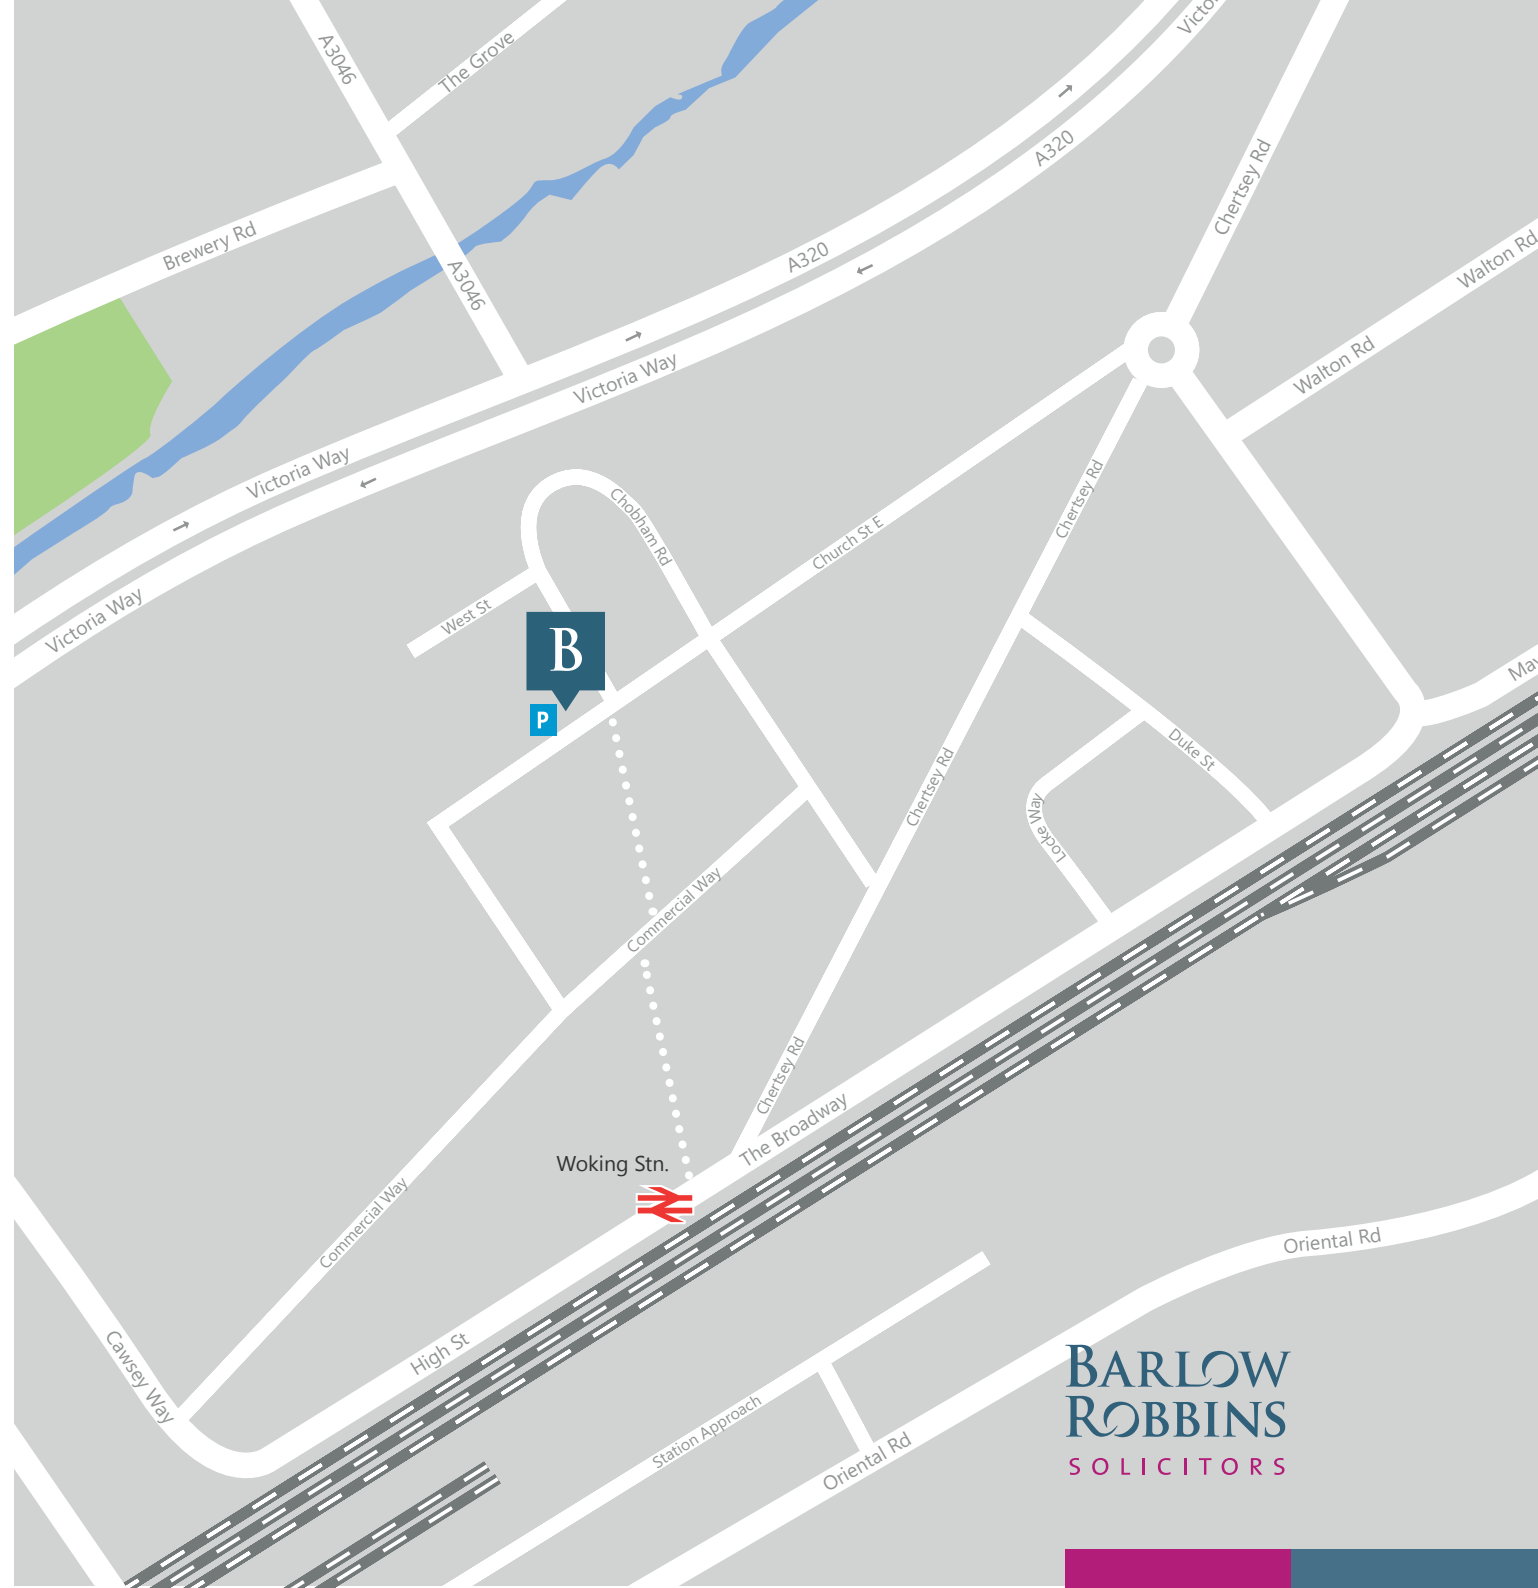

BARLOW ROBBINS

HOW TO FIND US

WOKING OFFICE

Concord House, 165 Church St E, Woking
GU21 6HJ T: 01483 748500

Google directions can be found [HERE](#)

FROM M25

- Leave the M25 at Junction 11 (signed To Woking, A320, Chertsey and the A317)
- At the roundabout, exit on to the A320 (St.Peter's Way), for Ottershaw and Woking
- At the next roundabout, take your first left onto Guildford Road (A320)
- Continue straight over the next roundabout in Ottershaw and travel on the A320 to Woking
- Take the third exit at the next roundabout (Six Crossroads Roundabout) and then the first exit left at the next roundabout (Chertsey Road)
- At the next roundabout, take the third exit onto Church Street East
- We are situated on the right hand side, opposite Christ Church

BY TRAIN

- Woking is on the main Portsmouth Harbour line from London Waterloo
- We are a 10 minute walk from the station

**BARLOW
ROBBINS**
SOLICITORS